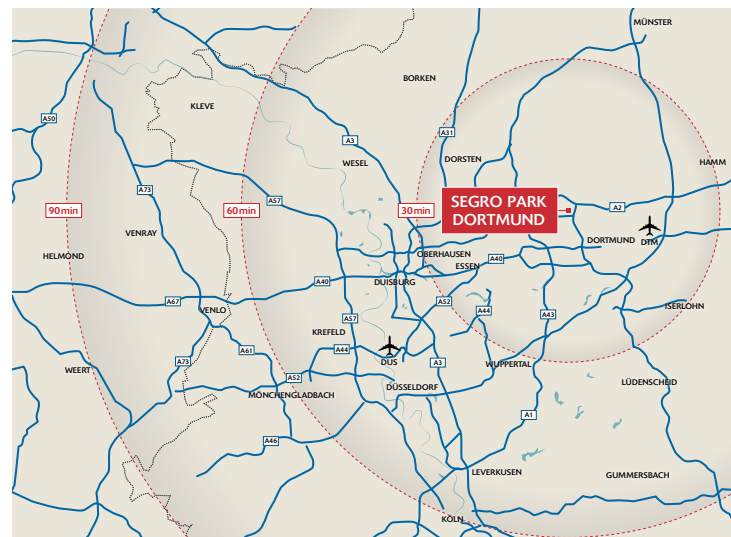

# SEGRO PARK DORTMUND

FORMER COAL-FIRED POWER PLANT

Click here to  
watch video

High-quality revitalisation of a former coal-fired power plant site between Castrop-Rauxel and Dortmund

Strategic location in the heart of the Ruhr area with optimal transport connections (A2, A42, A45)

# SEGRO PARK DORTMUND