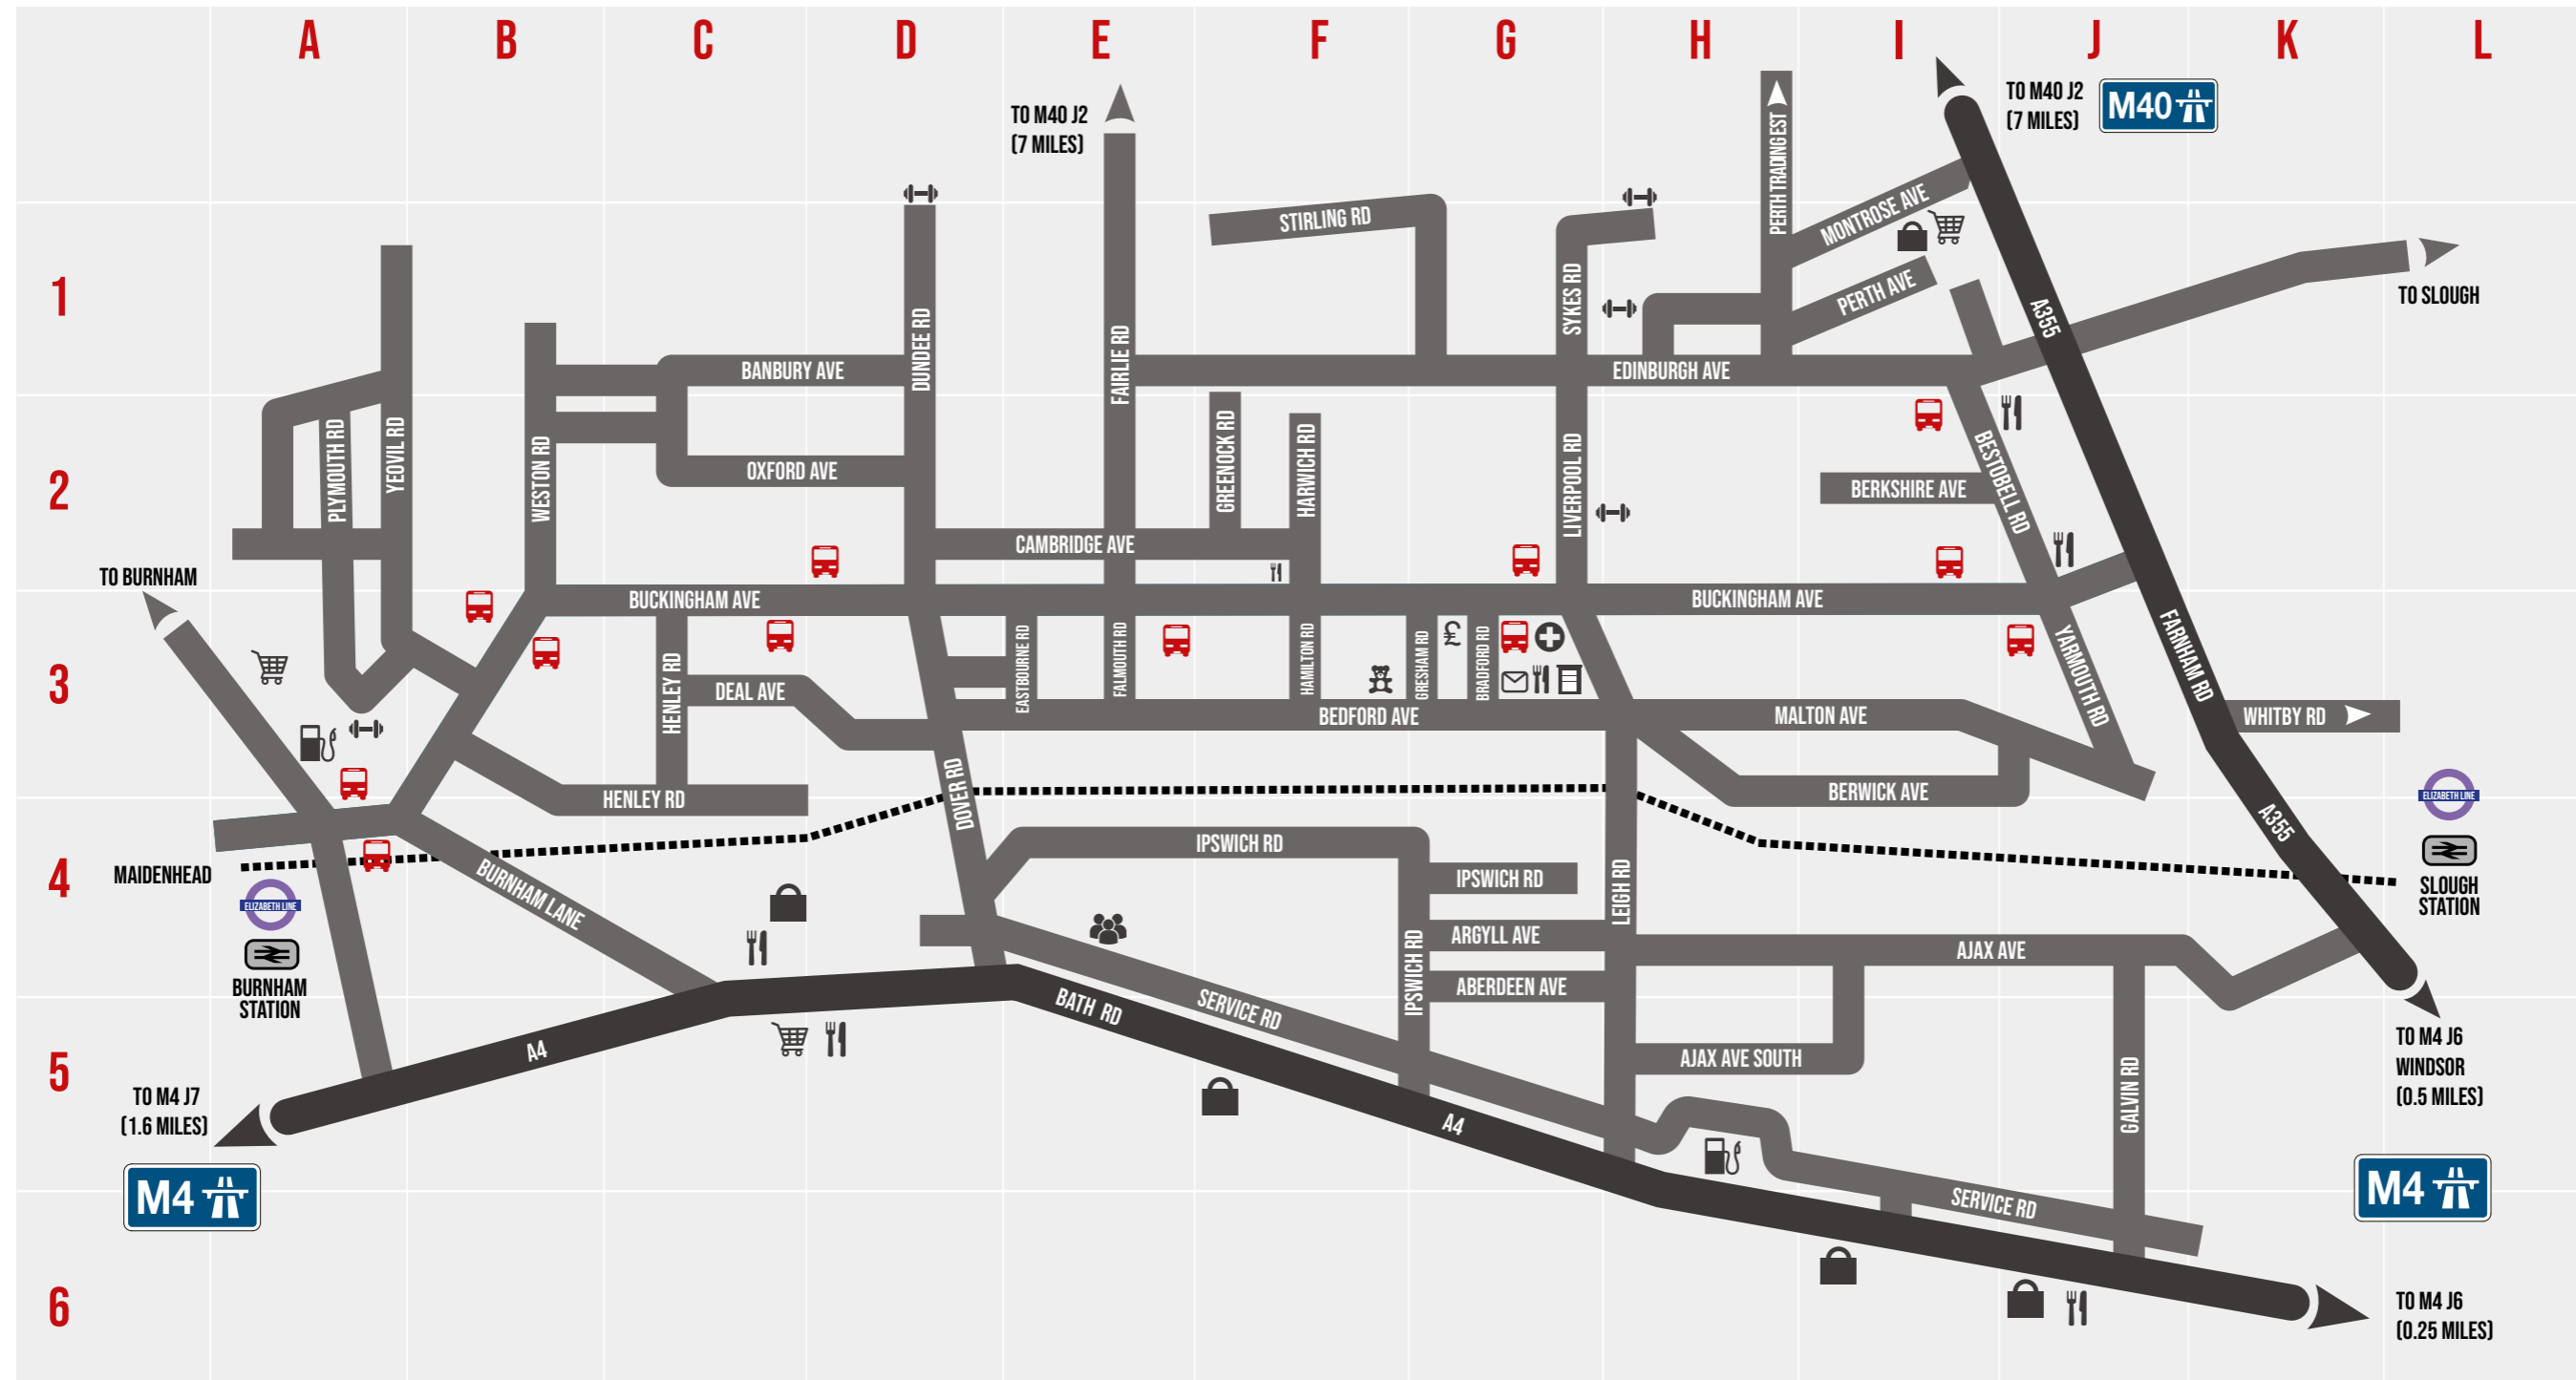

# SLOUGH TRADING ESTATE MAP

- |                    |               |              |  |  |                             |                |
|--------------------|---------------|--------------|--|--|-----------------------------|----------------|
| Supermarket        | Nursery       | Meeting Room | <b>HEALTH &amp; FITNESS</b>                                      | <b>FOOD &amp; DRINK</b>  | <b>SHOPPING</b>             | <b>BANKS</b>   |
| Food & Drink       | Bank          | Shopping     | A3 PureGym Burnham   | C4 McDonald's (Drive-Thru)   | C4 Bath Road Retail Park    | G3 NatWest     |
| Health and Fitness | Post Office   | Bus Stop     | D1 Jump In   | F2 Subway  | F5 Westgate Retail Park     |                |
| Petrol Station     | Health Centre | Hotel        | G2 Absolutely Leisure  | G3 Ann's Pantry, Bistro Saronida, Costa Coffee, Greggs, The Indian Cart, Papa John's, The Renaissance, WOKHEI, Wrapsta | I1 B&M Stores, Iceland      | <b>HOTEL</b>   |
|                    |               |              | H1 Gas Station Fitness & Nutrition, KickFit Martial Arts Schools | J2 KFC (Drive-Thru), McDonald's (Drive-Thru)   | J1 Farnham Road Retail Park | G3 Premier Inn |
|                    |               |              | K3 The Gym Group   |  | J6 Slough Retail Park       |                |