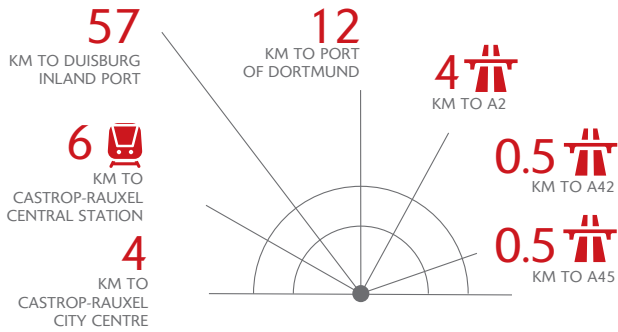

SEGRO PARK DORTMUND