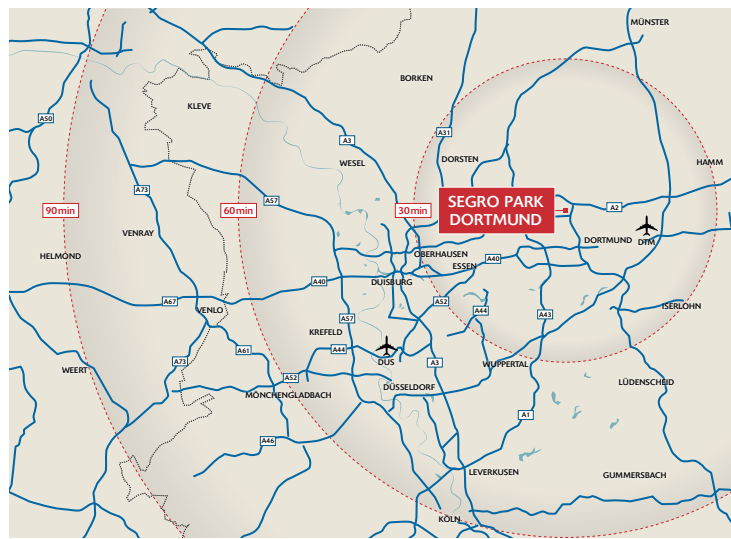

SEGRO PARK DORTMUND