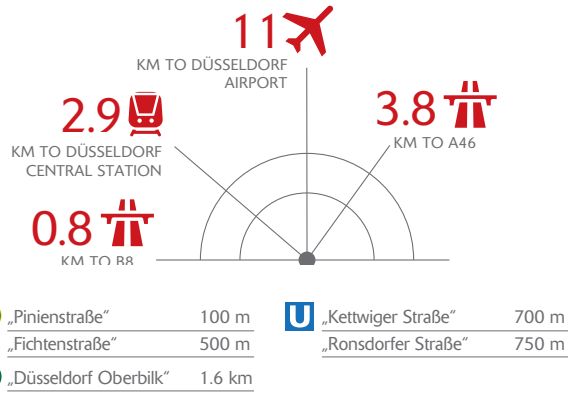

SEGRO

SEGRO PARK

[SEGRO.com/duesseldorf-city](https://www.segro.com/duesseldorf-city)

DÜSSELDORF CITY

FICHTENSTRASSE, 40233 DÜSSELDORF

Listed loft office
meets modern business park

Successful regeneration
area rich in engineering & manufacturing (formerly Hein Lehmann)

Perfectly located
between main station and "Automeile Höherweg"

First occupancy
Available on request

SEGRO PARK DÜSSELDORF CITY

SPECIFICATIONS

- **Roof:** Gable roof as foil roof with glass light band
- **Windows:** Aluminum windows, anthracite elements, with external venetian blinds, electrically operated
- **Visible, historical beam structure (loft style)**
- **Ceiling height:**
 - Ground floor approx. 3.20 – 3.30 m
 - Gallery level upper floor: 2.20 m under truss, approx. 3.20 m under acoustic sail
- **Entrance at the front with windbreak and cleaning mat**
- **Floor:** Covering according to tenant's wishes
- **Lighting:** LED recessed spotlights and LED pendant lights
- **High-quality sanitary equipment** on the ground floor with touch-free fittings, Dyson hand dryer
- **Kitchenette preparation available on the ground floor**
- **Technical equipment:** Underfloor heating, supply and exhaust air system, air conditioning
- **Other equipment on the ground floor:** 2 separate rooms (high-quality glass partition walls made by Goldbach Kirchner), floor tank and Pre-installation of wall connections for video technology
- **Other equipment on gallery level (open-plan office):** floor tanks for tenant-specific IT cabling, acoustic panels according to tenant planning