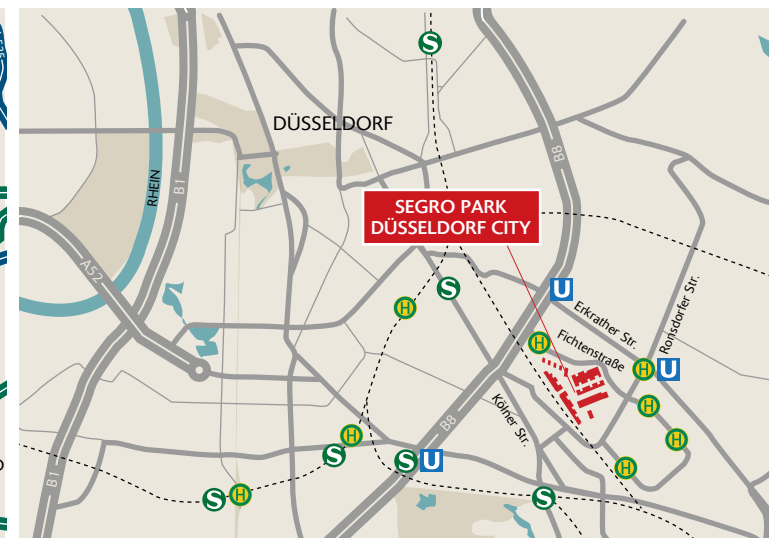

SEGRO PARK DÜSSELDORF CITY