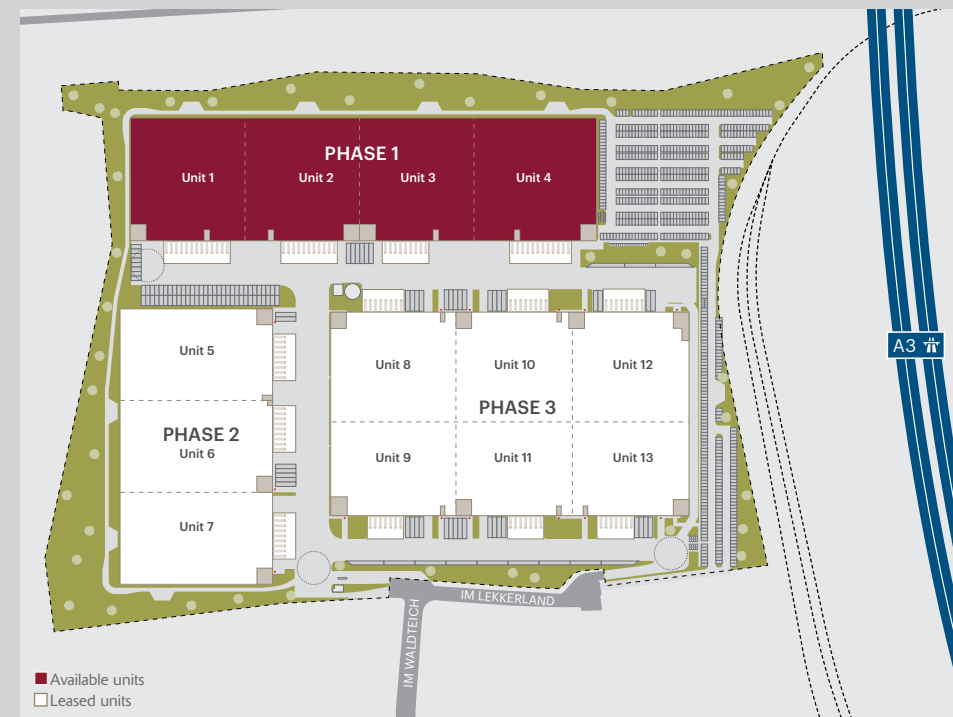

SPRINTER-FEE

If a legally effective contract is concluded without any suspensive/resolutive conditions by March 31, 2025, you will receive an effective rent in addition to the commission that would otherwise be due.