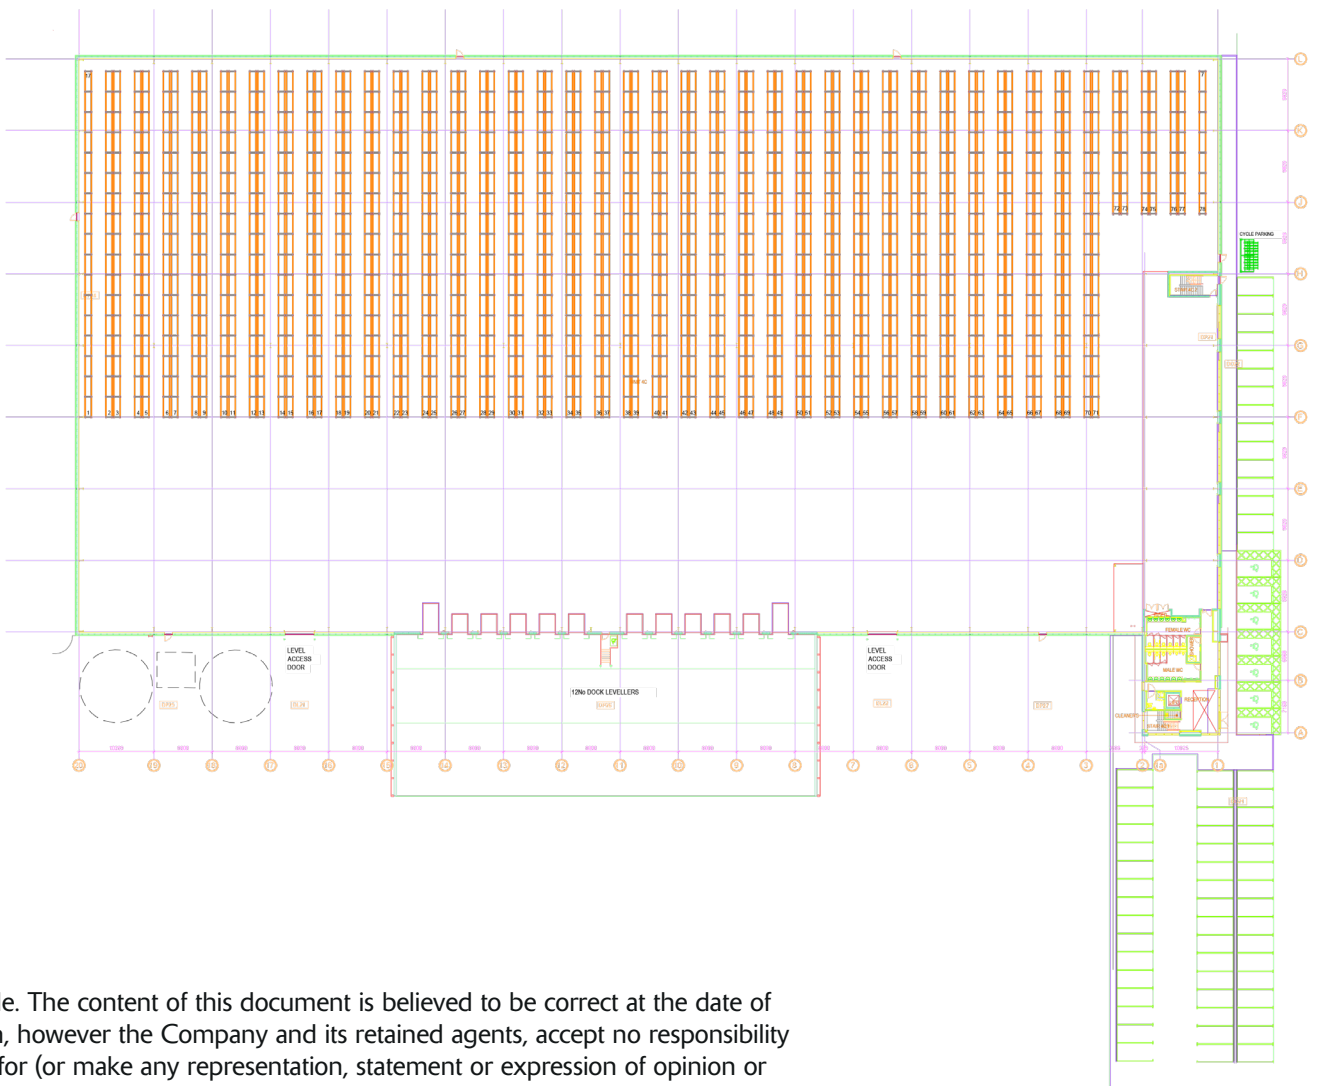

UNIT 4C

Very Narrow Aisle Pallet Racking Plan

20,096 Pallet Locations

Not to scale. The content of this document is believed to be correct at the date of publication, however the Company and its retained agents, accept no responsibility or liability for (or make any representation, statement or expression of opinion or warranty, express or implied, with respect to), the accuracy or completeness of the content of this document. 09/23.