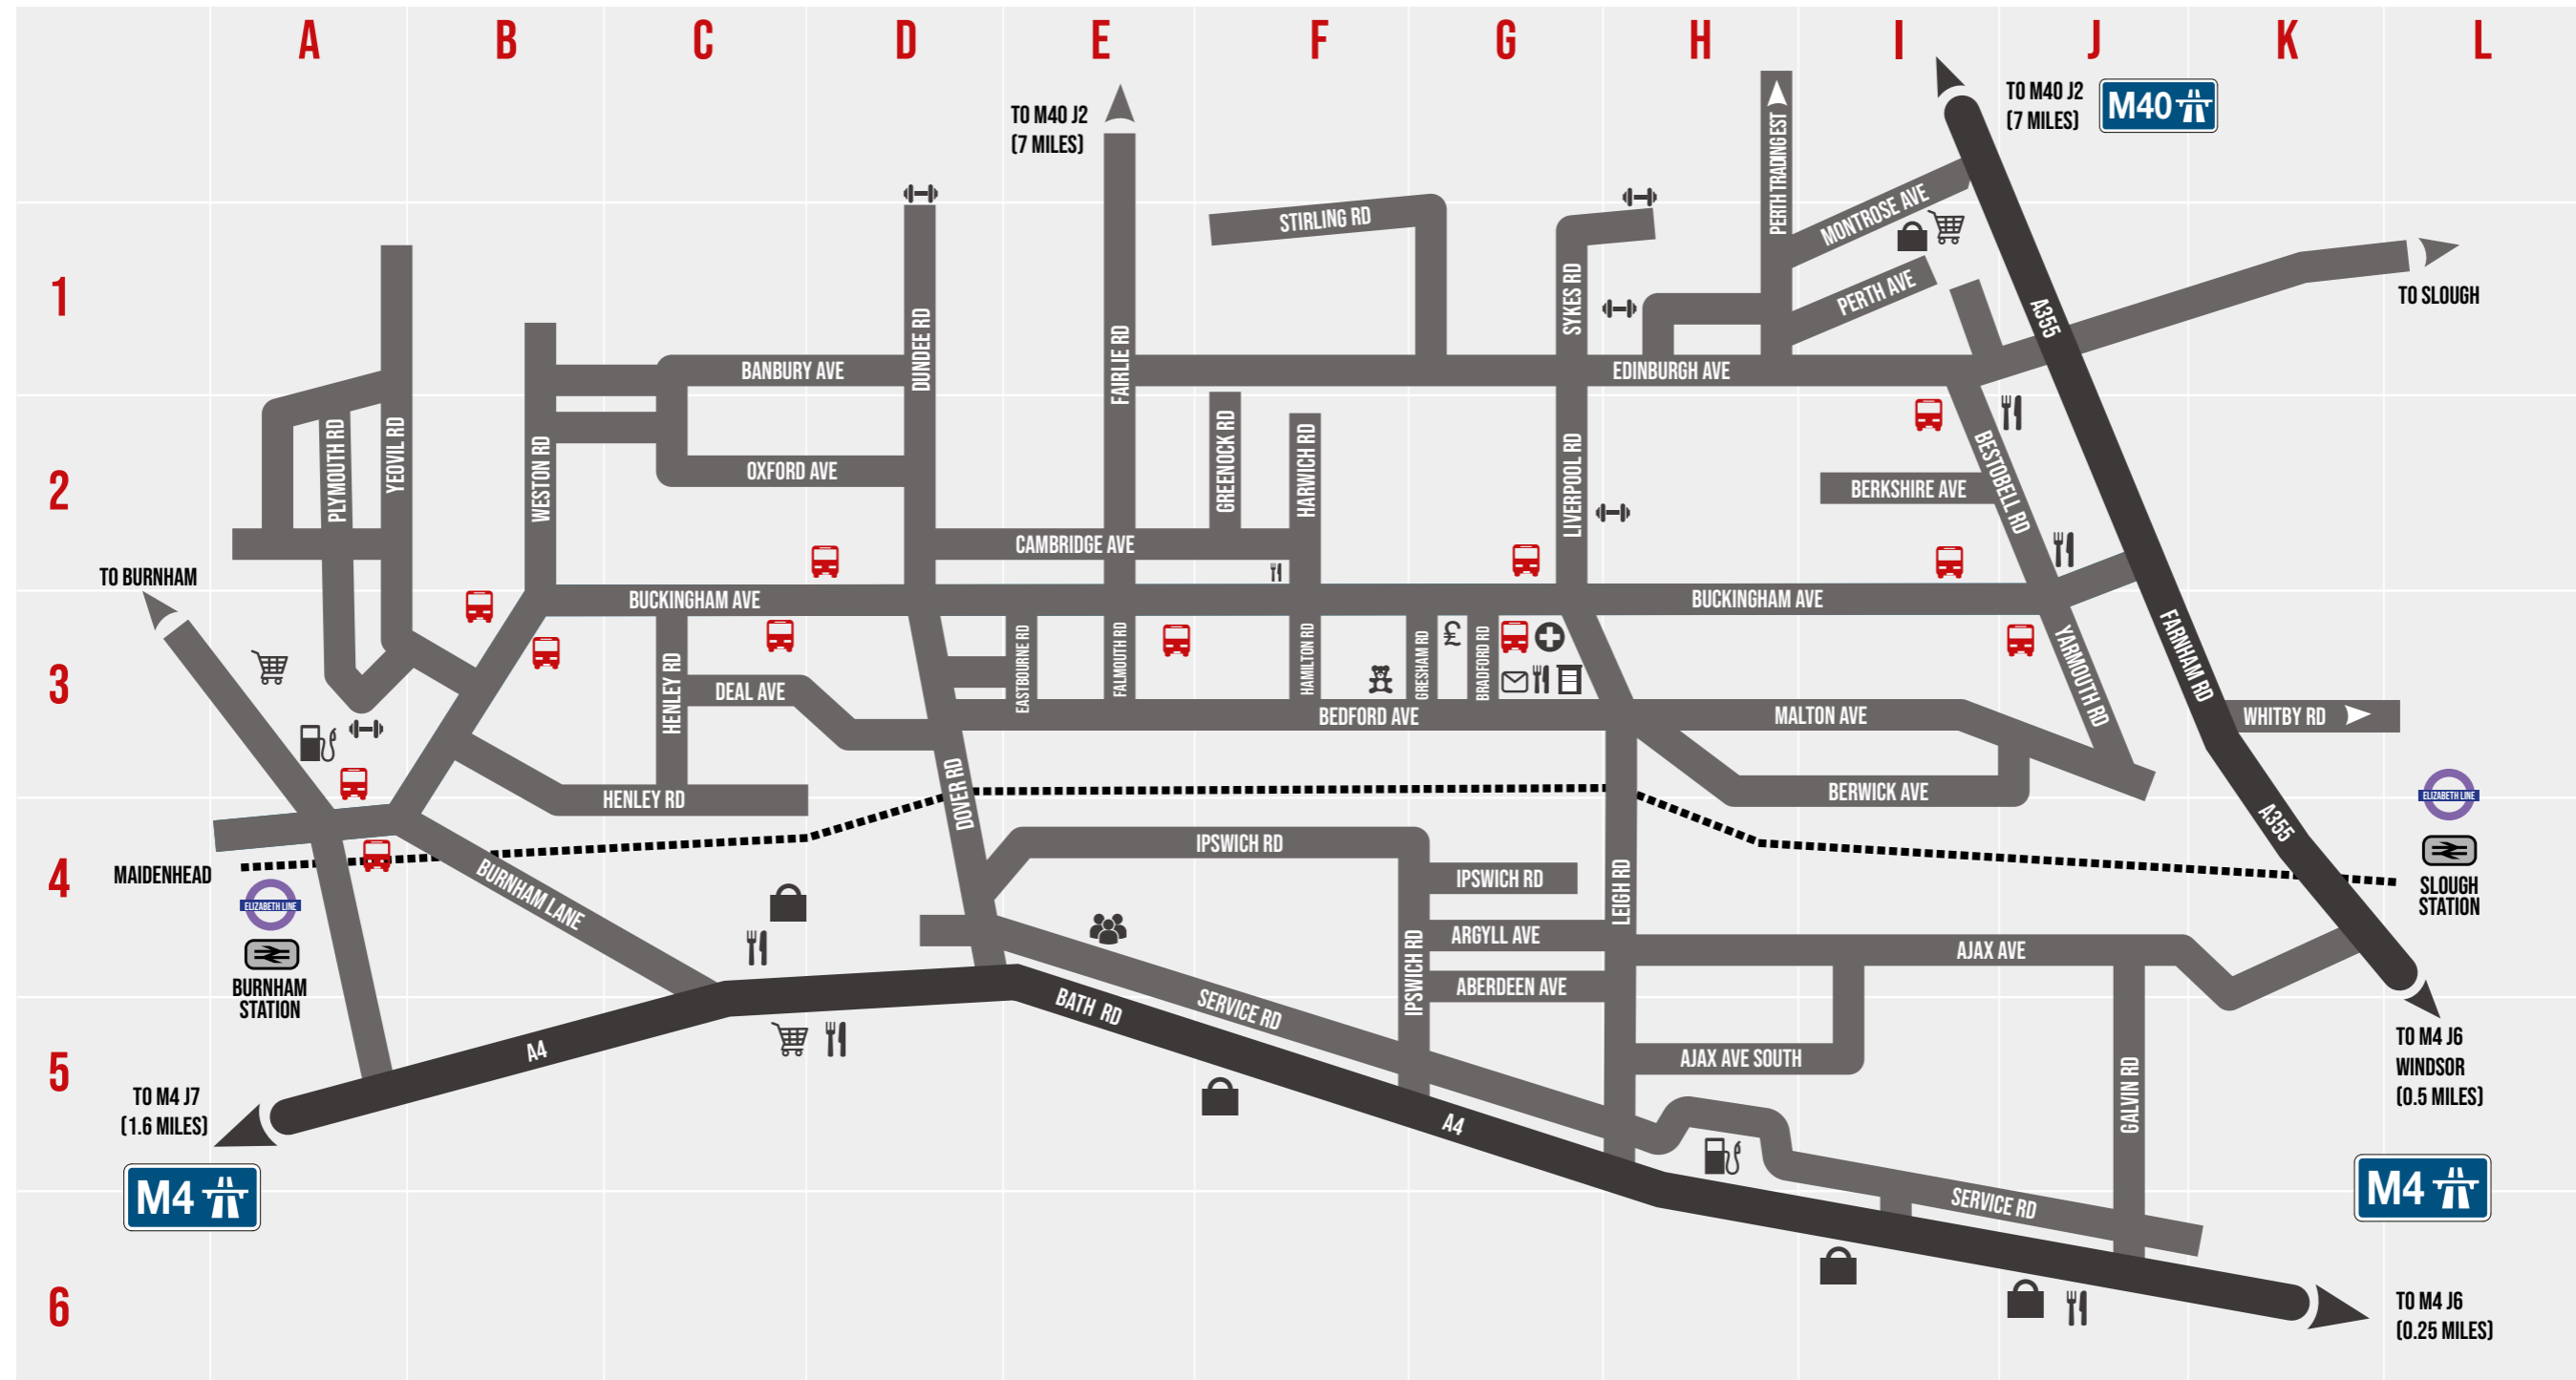

# SLOUGH TRADING ESTATE MAP

- |                    |               |                 |   |   |                                    |                       |
|--------------------|---------------|-----------------|---|---|------------------------------------|-----------------------|
| Supermarket        | Nursery       | Meeting Room    | <b>HEALTH &amp; FITNESS</b>   | <b>FOOD &amp; DRINK</b>   | <b>SHOPPING</b>                    | <b>BANKS</b>          |
| Food & Drink       | Bank          | Shopping        | <i>A3 PureGym Burnham</i>   | <i>C4 McDonald's (Drive-Thru)</i>   | <i>C4 Bath Road Retail Park</i>    | <i>G3 NatWest</i>     |
| Health and Fitness | Post Office   | <b>Bus Stop</b> | <i>D1 Jump In</i>   | <i>F2 Subway</i>  | <i>F5 Westgate Retail Park</i>     | <b>HOTEL</b>          |
| Petrol Station     | Health Centre | Hotel           | <i>G2 Absolutely Leisure</i>  | <i>G3 Ann's Pantry, Bistro Saronida, Costa Coffee, Greggs, The Indian Cart, Papa John's, The Renaissance, WOKHEi, Wrapsta</i> | <i>I1 B&amp;M Stores, Iceland</i>  | <i>G3 Premier Inn</i> |
|                    |               |                 | <i>H1 Gas Station Fitness &amp; Nutrition, KickFit Martial Arts Schools</i> | <i>J2 KFC (Drive-Thru), McDonald's (Drive-Thru)</i>   | <i>J1 Farnham Road Retail Park</i> |                       |
|                    |               |                 | <i>K3 The Gym Group</i>   |   | <i>J6 Slough Retail Park</i>       |                       |